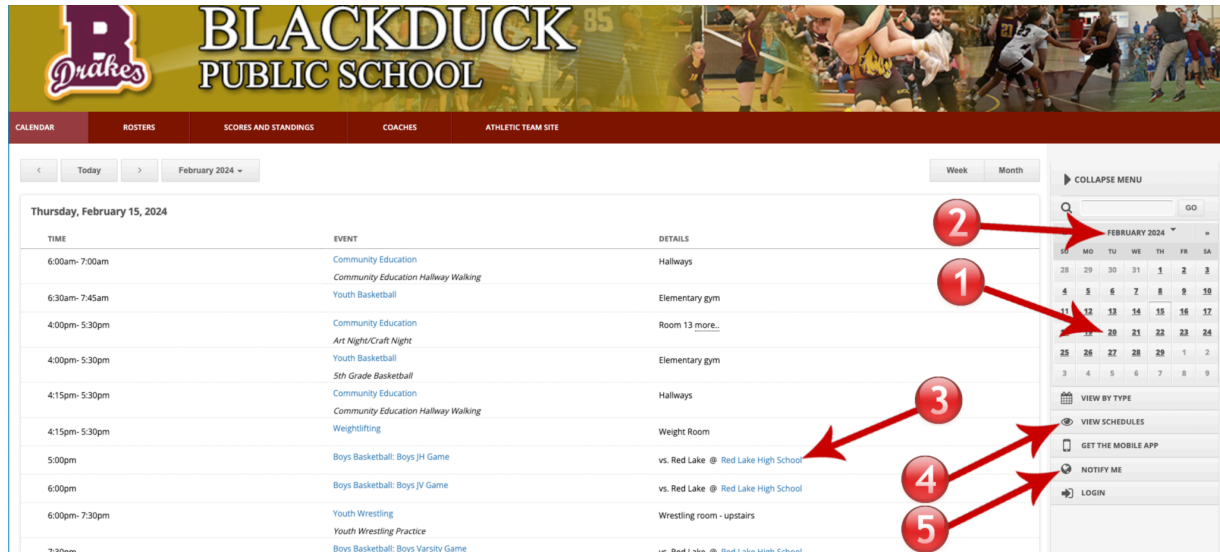

Blackduck Schools Activity Schedule Quick Start Guide

The Quick Start Guide will show you the features that you as a user will have available in order to find the information you need. Let's get started!

The **Calendar** can provide an instant view of all activities on any given day. Other features:

1. Click on any date within the month to see the activities for that day
2. Jump to any month
3. Locations can be links that open to printable maps and directions to that location, along with other relevant information, like bus leave times for away events
4. View Schedules for individual activities. Choose only the ones you want to see and subscribe to the calendar(s) for those activities. (See #6 below for details.)
5. You can set up automatic email and/or text reminders before any activity or for any schedule changes.

Blackduck Public School

[Subscribe](#)  
 Close Print Email this
 Change View:

Girls Basketball Girls Multiple Levels Schedule (as of 02-14-24)

Activity	Time	Opponent	Location	Leaves	Comments
Tuesday, Nov 28, 2023					
Girls Basketball: Girls JH Game	5:00PM	Away vs. Warroad Public School	Warroad High School	2:10PM	
Girls Basketball: Girls JV Game	5:30PM	Away vs. Warroad Public School	Warroad High School	2:10PM	
Girls Basketball: Girls Varsity Game	7:00PM	Away vs. Warroad Public School	Warroad High School	2:10PM	
Thursday, Nov 30, 2023					
Girls Basketball: Girls JH Game	5:00PM	Bagley	Blackduck High School		
Girls Basketball: Girls JV Game	6:00PM	Bagley	Blackduck High School		