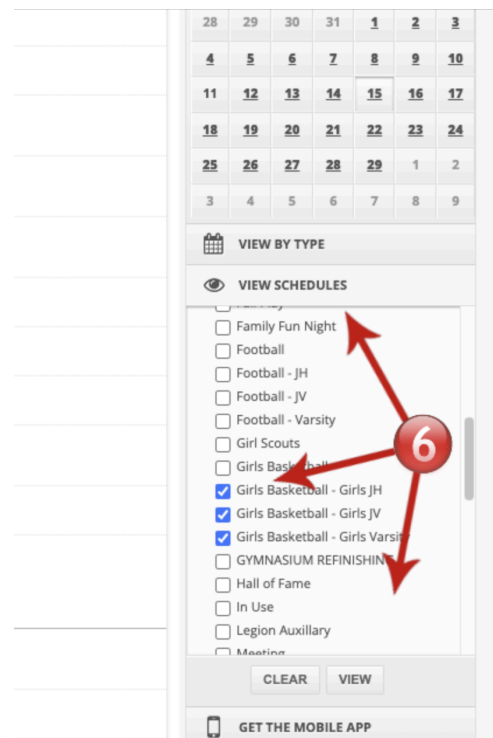

Blackduck Schools Activity Schedule Quick Start Guide

The Quick Start Guide will show you the features that you as a user will have available in order to find the information you need. Let's get started!

The **Calendar** can provide an instant view of all activities on any given day. Other features:

1. Click on any date within the month to see the activities for that day
2. Jump to any month
3. Locations can be links that open to printable maps and directions to that location, along with other relevant information, like bus leave times for away events
4. View Schedules for individual activities. Choose only the ones you want to see and subscribe to the calendar(s) for those activities. (See #6 below for details.)
5. You can set up automatic email and/or text reminders before any activity or for any schedule changes.

6. You can view and subscribe to schedules for an activity or multiple activities. Select **View Schedules**, then select the activities you wish to see, then hit **View** to get current schedules for any activity. (See #7 for details on how to subscribe.)

Blackduck Public School

[Subscribe](#)  
 Close Print Email this
 Change View:

Girls Basketball Girls Multiple Levels Schedule (as of 02-14-24)

Activity	Time	Opponent	Location	Leaves	Comments
Tuesday, Nov 28, 2023					
Girls Basketball: Girls JH Game	5:00PM	Away vs. Warroad Public School	Warroad High School	2:10PM	
Girls Basketball: Girls JV Game	5:30PM	Away vs. Warroad Public School	Warroad High School	2:10PM	
Girls Basketball: Girls Varsity Game	7:00PM	Away vs. Warroad Public School	Warroad High School	2:10PM	
Thursday, Nov 30, 2023					
Girls Basketball: Girls JH Game	5:00PM	Bagley	Blackduck High School		
Girls Basketball: Girls JV Game	6:00PM	Bagley	Blackduck High School		