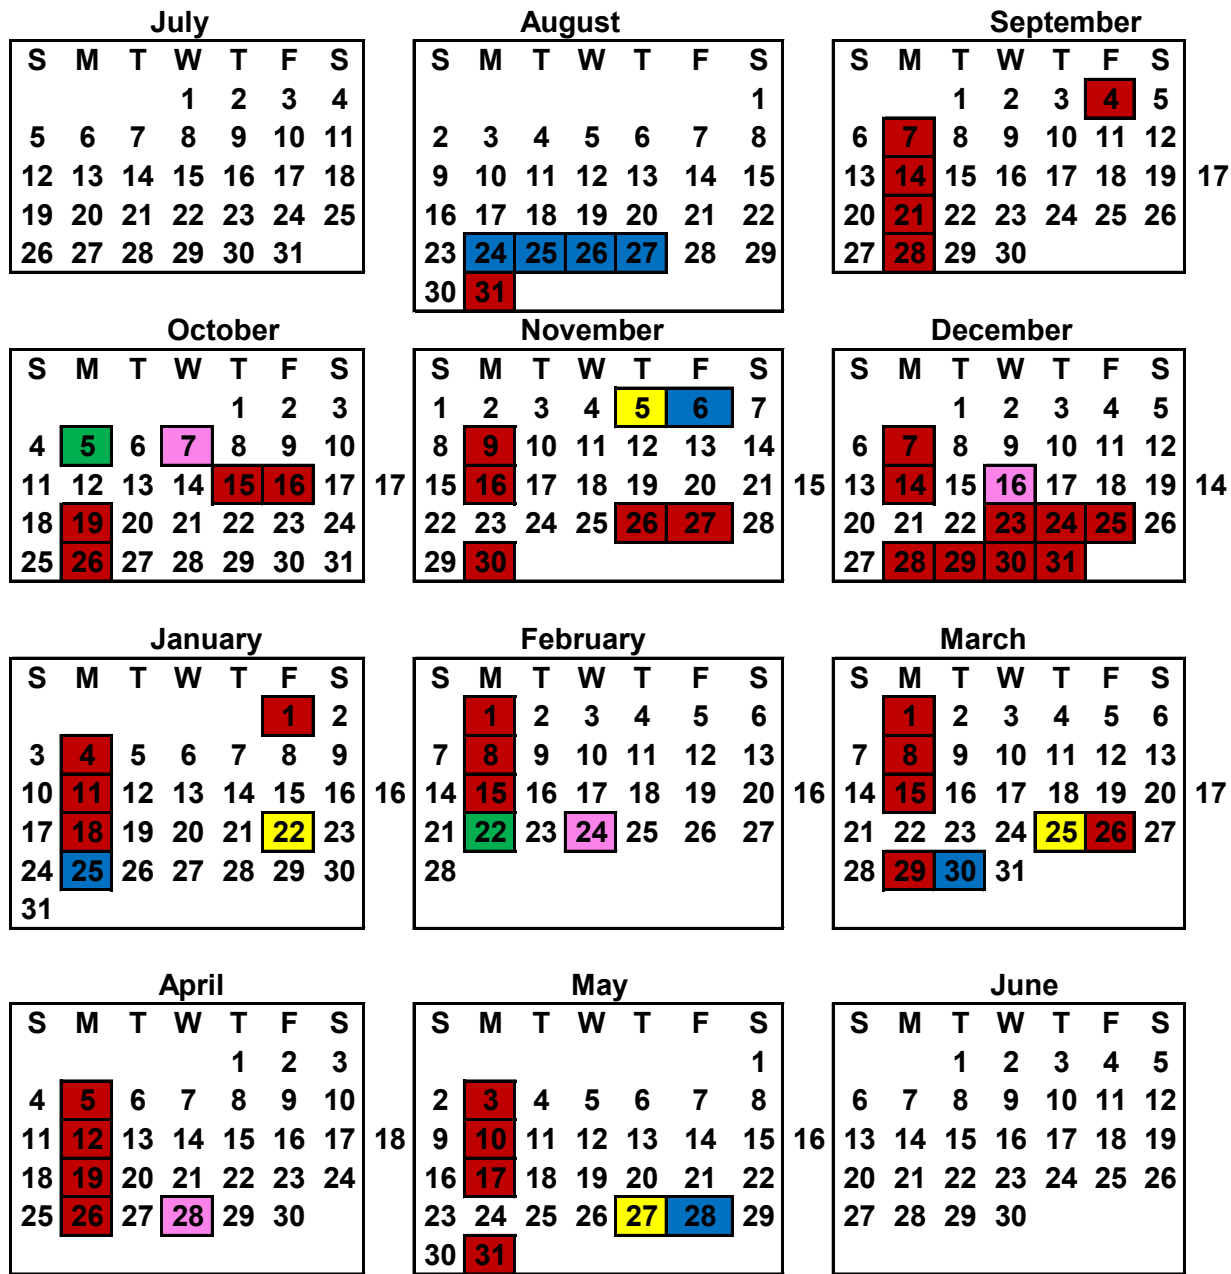

2026-2027
Start Before Labor Day

- Workshop Days
- No School For Students or Staff
- Elementary Parent Teacher Conferences - All Day
- High School Parent Teacher Conferences 4:30pm-8:00pm
- End of Quarter

	HS	Elem
146	Student Days	146
8	Workshop Days	8
2	Conference Days	2
156	Contract Days	156

- | | | | |
|-----------------|--|--------|---------------------------------|
| Aug 24 - 27 | Teacher workshop Days | Aug 26 | 4:30-6:00 Elementary Open House |
| September 1 | 1st Day of School | | Back to School Night |
| September 4 | No School | | |
| September 7 | Labor Day/No School | | |
| October 5 | Elementary Parent/Teacher Conf. 10:00am-7:00pm | | |
| October 7 | High School Parent/Teacher Conf. 4:30pm-8:00pm | | |
| October 15 16 | Professional Days/No School for Student or Staff | | |
| November 5 | End of 1st Quarter - 38 days | | |
| November 6 | Teacher workshop Day | | |
| November 26, 27 | Thanksgiving vacation | | |
| December 16 | High School Parent/Teacher Conf. 4:30pm-8:00pm | | |
| December 23 | Christmas Vacation Begins | | |
| January 5 | School Resumes | | |
| January 22 | End of 2nd Quarter - 37 days | | |
| January 25 | Teacher workshop Day | | |
| February 22 | Elementary Parent/Teacher Conf. 10:00am-7:00pm | | |
| February 24 | High School Parent/Teacher Conf. 4:30pm-8:00pm | | |
| March 25 | End of 3rd Quarter - 36 days | | |
| March 26 | Easter Vacation Begins | | |
| March 30 | Teacher Workshop Day | | |
| March 31 | School Resumes | | |
| April 28 | High School Parent/Teacher Conf. 4:30pm-8:00pm | | |
| May 27 | Last Day of School For Students/End of 4th Quarter - 35 days | | |
| May 28 | Teacher Workshop Day | | |
| May 28 | Graduation 7:00 p.m. | | |