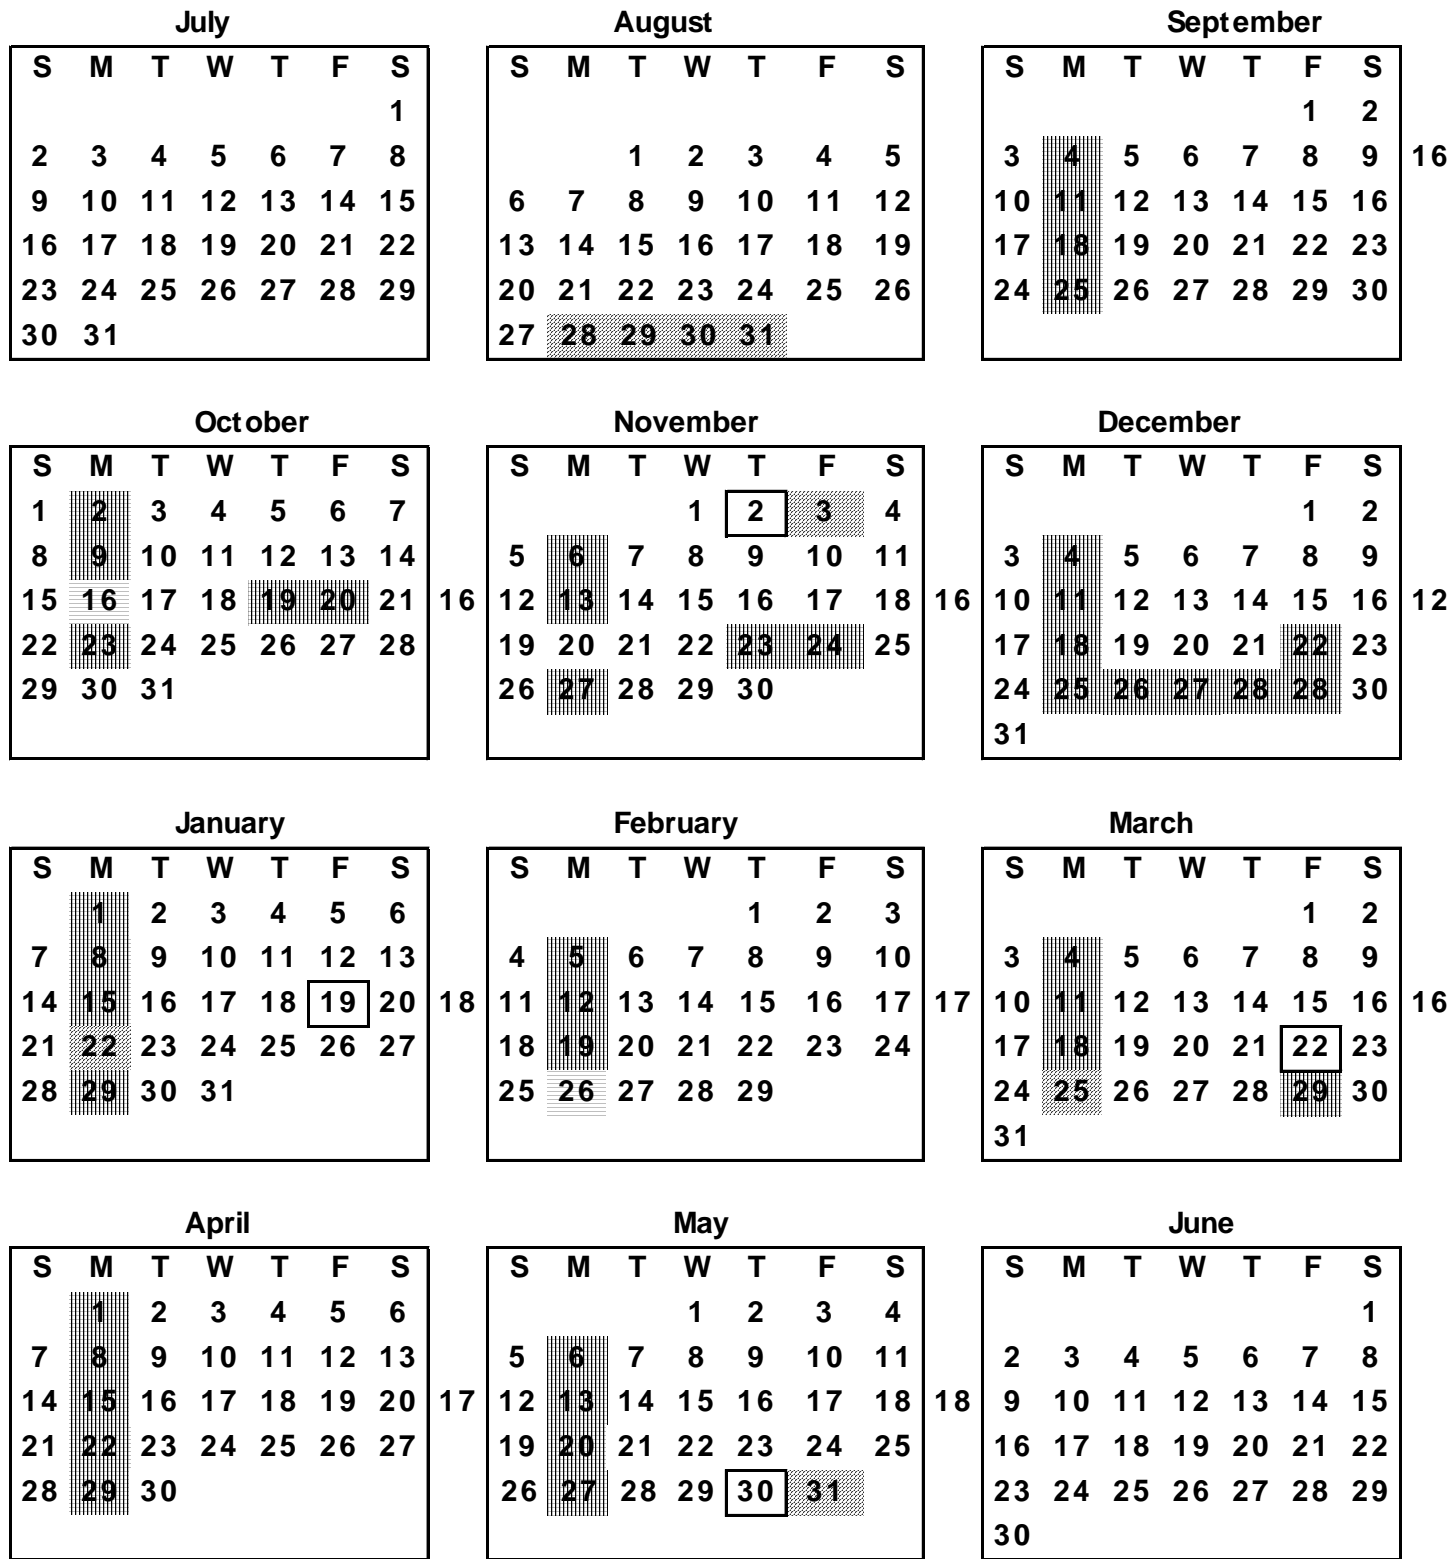

2023-2024

Calendar

 Workshop Days
  End of Quarter
  No School For Students or Staff
  Parent/ Teacher Conf. Day-. All Day

HS	146	Student Days	146
	9	Workshop Days	8
	1	Conference Days	2
<hr/>		<hr/>	
156	Contract Days	156	

- Aug 28 - 31 Teacher workshop Days
- September 4 Labor Day/ No School
- September 5 1st Day of School
- October 16 Parent/ Teacher Conf. - 10:00 a.m. - 7:00 p.m.
- October 19 20 Professional Days/ No School for Student or Staff
- November 2 End of 1st Quarter - 34 days
- November 3 Teacher workshop Day
- November 23, 24 Thanksgiving vacation
- December 21, 4:00 Christmas Vacation Begins
- January 2 School Resumes
- January 19 End of 2nd Quarter - 38 days
- January 22 Teacher workshop Day
- February 26 Elementary P/T Conferences 10:00 a.m. - 7:00 p.m.
- February 26 High School Teacher Workshop Day
- March 22 End of 3rd Quarter - 36 days
- March 25 Teacher Workshop Day
- 28-Mar Easter Vacation Begins
- April 2 School Resumes
- May 30 Last Day of School For Students/ End of 4th Quarter - 38 days
- May 31 Teacher Workshop Day
- May 31 Graduation 7:00 p.m.

**Aug. 30 4:30 - 6:00**  
 Elementary Open House  
 High School Back to School Night